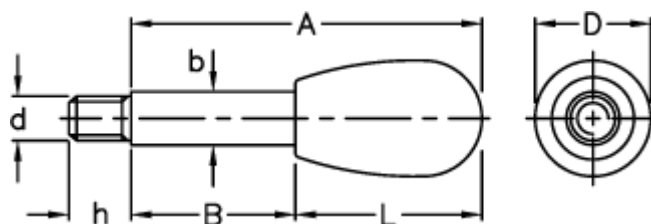

Data Sheet

Article number: 2304005032

Description: E+G Lever arm
BL.668/14x135

Measures

A = 135

b = 14

B = 80

D = 33

d 6g = M12

h = 15

L = 55